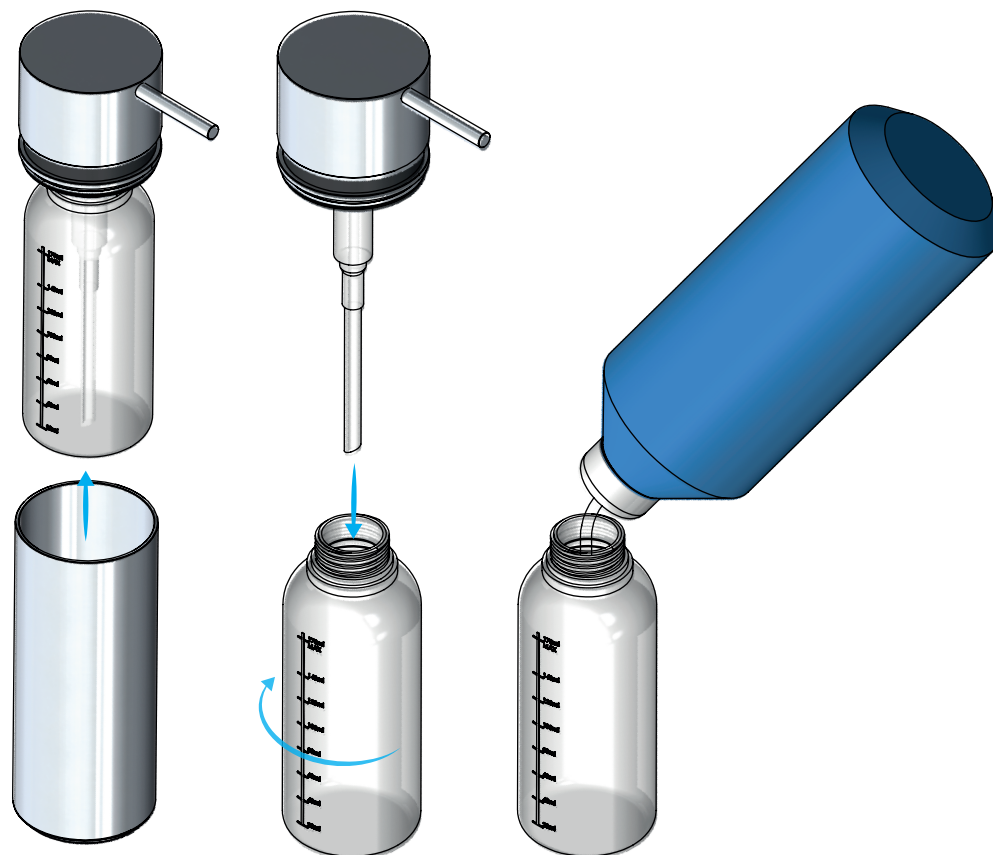

### Warning and hazard notices

Improper mounting or use can lead to accidents and serious injuries.

170 ml

Liquid soap	Cremetvål	pH Neutral
Cremeseife	Crème zeep	pH Neutraal
Cremesæbe	Savon crème	pH Neutre